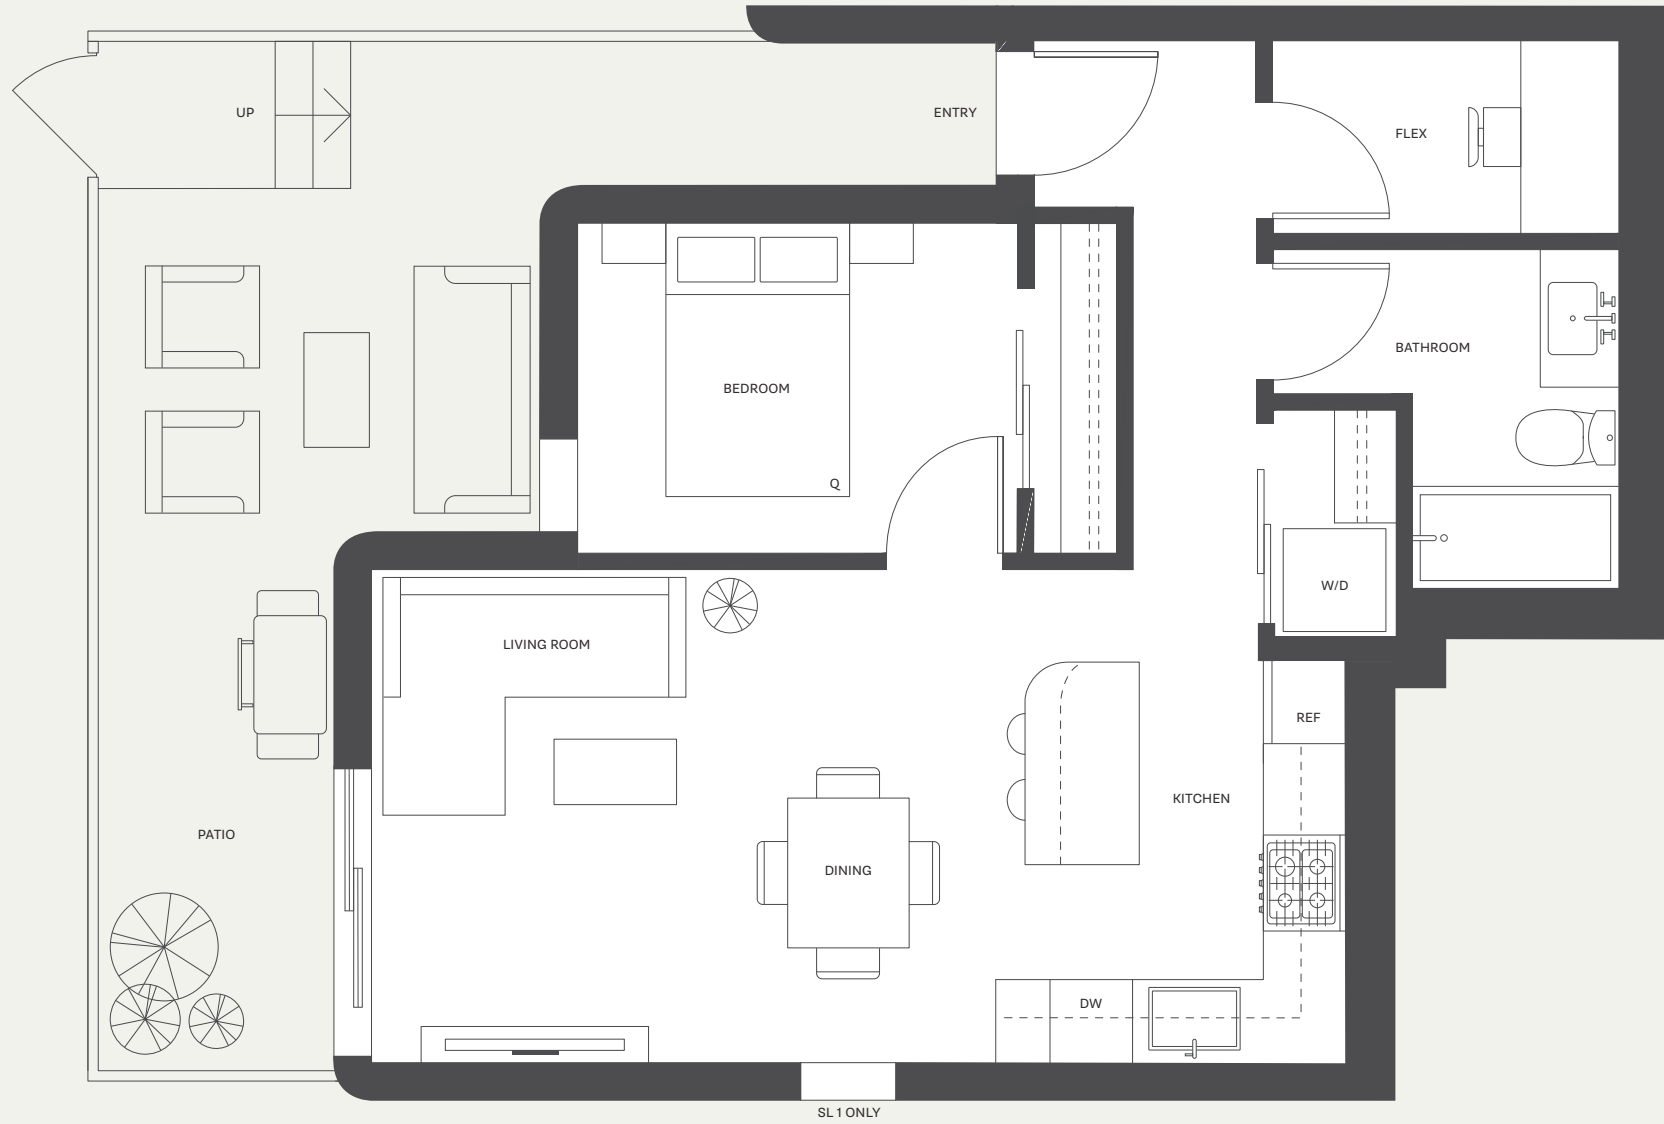

# A1

1 BEDROOM + FLEX / 1 BATHROOM

INTERIOR 635 - 650 SQ FT

EXTERIOR 239 - 259 SQ FT

TOTAL 889 - 894 SQ FT

GARDEN FLAT

# A1B

2 BEDROOM + FLEX / 2 BATHROOM

INTERIOR 803 SQ FT

EXTERIOR 197 SQ FT

TOTAL 1,000 SQ FT

GARDEN FLAT

Dimensions, sizes, specifications, layouts, materials and features are approximate only and subject to change without notice. Actual floor plan may be mirrored and window placements vary per unit. HRV air system may be located on patio. Buyer to verify if important. This is not an offering for sale. Any such offering may only be made with a Disclosure Statement. E.&O.E.

# A2

1 BEDROOM + FLEX / 1 BATHROOM

INTERIOR 591 - 594 SQ FT

EXTERIOR 59 - 62 SQ FT

TOTAL 650 - 656 SQ FT

GARDEN FLAT

Dimensions, sizes, specifications, layouts, materials and features are approximate only and subject to change without notice. Actual floor plan may be mirrored and window placements vary per unit. HRV air system may be located on patio. Buyer to verify if important. This is not an offering for sale. Any such offering may only be made with a Disclosure Statement. E.&O.E.

# B1

2 BEDROOM / 1 BATHROOM

INTERIOR 701 SQ FT

EXTERIOR 59 SQ FT

TOTAL 760 SQ FT

GARDEN FLAT

Dimensions, sizes, specifications, layouts, materials and features are approximate only and subject to change without notice. Actual floor plan may be mirrored and window placements vary per unit. HRV air system may be located on patio. Buyer to verify if important. This is not an offering for sale. Any such offering may only be made with a Disclosure Statement. E.&O.E.