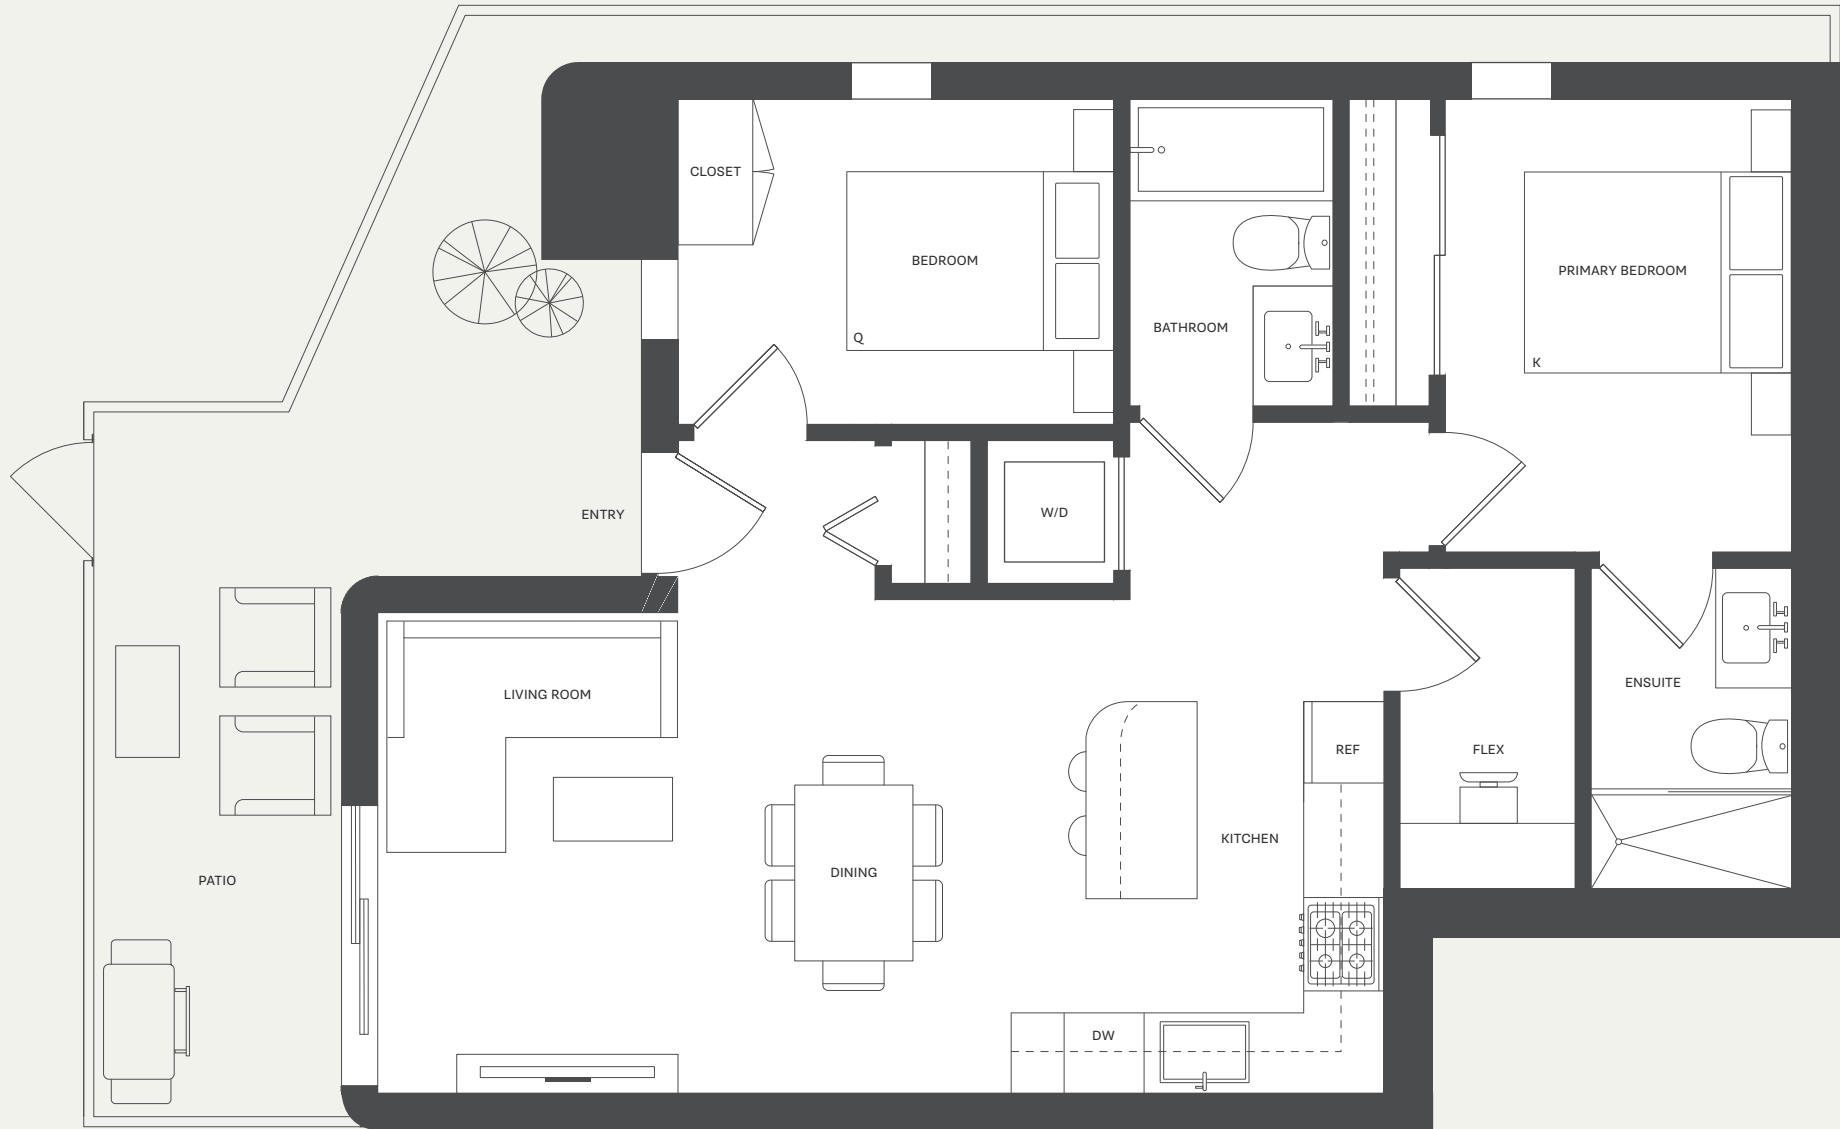

# A1

1 BEDROOM + FLEX / 1 BATHROOM

INTERIOR 635 - 650 SQ FT

EXTERIOR 239 - 259 SQ FT

TOTAL 889 - 894 SQ FT

GARDEN FLAT

# A1B

2 BEDROOM + FLEX / 2 BATHROOM

INTERIOR 803 SQ FT

EXTERIOR 197 SQ FT

TOTAL 1,000 SQ FT

GARDEN FLAT

Dimensions, sizes, specifications, layouts, materials and features are approximate only and subject to change without notice. Actual floor plan may be mirrored and window placements vary per unit. HRV air system may be located on patio. Buyer to verify if important. This is not an offering for sale. Any such offering may only be made with a Disclosure Statement. E.&O.E.

# A2

1 BEDROOM + FLEX / 1 BATHROOM

INTERIOR 591 - 594 SQ FT

EXTERIOR 59 - 62 SQ FT

TOTAL 650 - 656 SQ FT

GARDEN FLAT

Dimensions, sizes, specifications, layouts, materials and features are approximate only and subject to change without notice. Actual floor plan may be mirrored and window placements vary per unit. HRV air system may be located on patio. Buyer to verify if important. This is not an offering for sale. Any such offering may only be made with a Disclosure Statement. E.&O.E.

# B1

2 BEDROOM / 1 BATHROOM

INTERIOR 701 SQ FT

EXTERIOR 59 SQ FT

TOTAL 760 SQ FT

GARDEN FLAT

Dimensions, sizes, specifications, layouts, materials and features are approximate only and subject to change without notice. Actual floor plan may be mirrored and window placements vary per unit. HRV air system may be located on patio. Buyer to verify if important. This is not an offering for sale. Any such offering may only be made with a Disclosure Statement. E.&O.E.