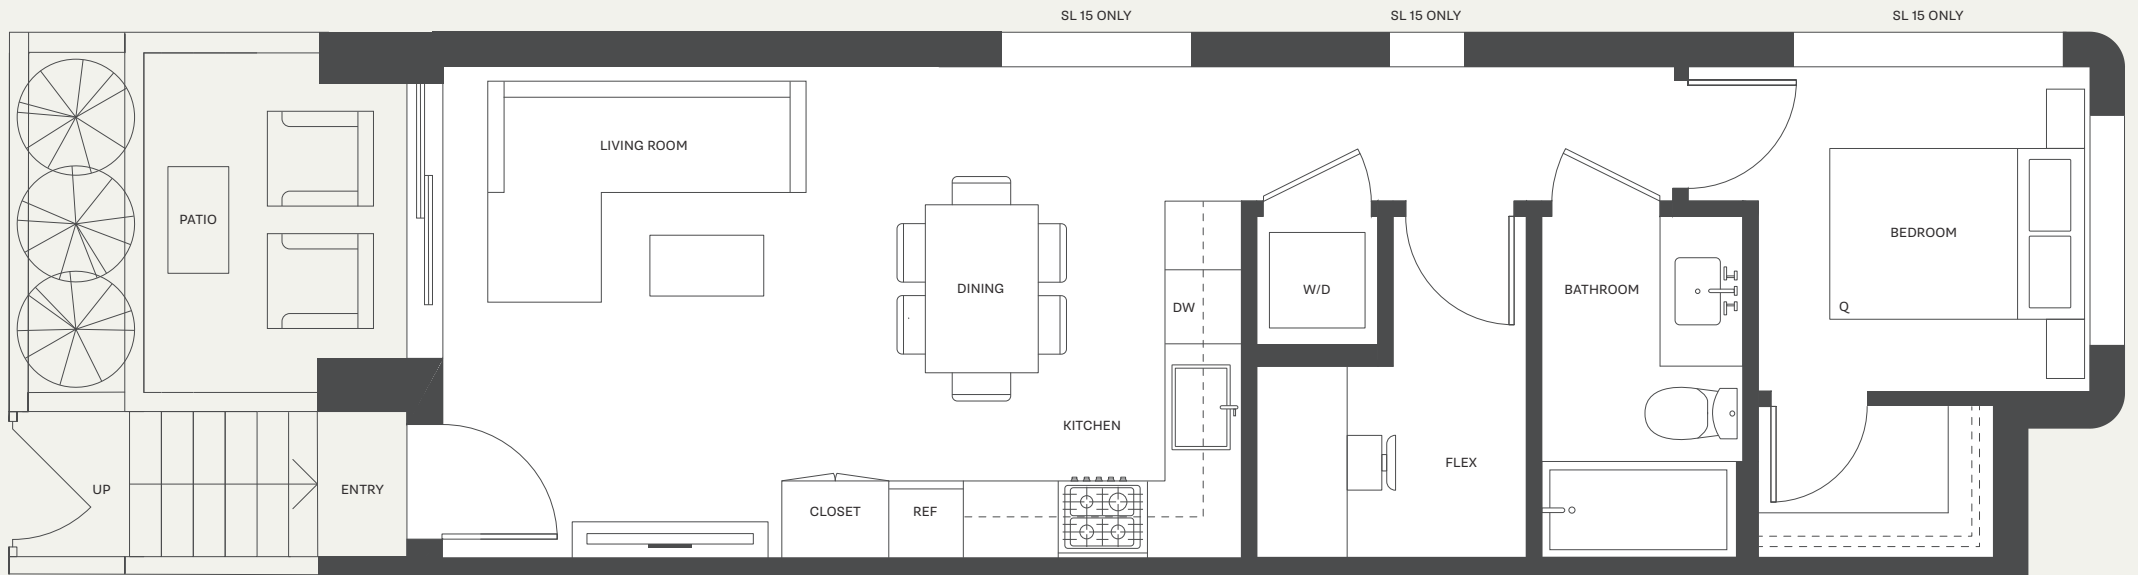

# A1B

2 BEDROOM + FLEX / 2 BATHROOM

INTERIOR 803 SQ FT

EXTERIOR 197 SQ FT

TOTAL 1,000 SQ FT

GARDEN FLAT

Dimensions, sizes, specifications, layouts, materials and features are approximate only and subject to change without notice. Actual floor plan may be mirrored and window placements vary per unit. HRV air system may be located on patio. Buyer to verify if important. This is not an offering for sale. Any such offering may only be made with a Disclosure Statement. E.&O.E.

# A2

1 BEDROOM + FLEX / 1 BATHROOM

INTERIOR 591 - 594 SQ FT

EXTERIOR 59 - 62 SQ FT

TOTAL 650 - 656 SQ FT

GARDEN FLAT

Dimensions, sizes, specifications, layouts, materials and features are approximate only and subject to change without notice. Actual floor plan may be mirrored and window placements vary per unit. HRV air system may be located on patio. Buyer to verify if important. This is not an offering for sale. Any such offering may only be made with a Disclosure Statement. E.&O.E.

# B1

2 BEDROOM / 1 BATHROOM

INTERIOR 701 SQ FT

EXTERIOR 59 SQ FT

TOTAL 760 SQ FT

GARDEN FLAT

Dimensions, sizes, specifications, layouts, materials and features are approximate only and subject to change without notice. Actual floor plan may be mirrored and window placements vary per unit. HRV air system may be located on patio. Buyer to verify if important. This is not an offering for sale. Any such offering may only be made with a Disclosure Statement. E.&O.E.

# B2

2 BEDROOM / 1 BATHROOM

INTERIOR 692 SQ FT

EXTERIOR 158 SQ FT

TOTAL 850 SQ FT

GARDEN FLAT

Dimensions, sizes, specifications, layouts, materials and features are approximate only and subject to change without notice. Actual floor plan may be mirrored and window placements vary per unit. HRV air system may be located on patio. Buyer to verify if important. This is not an offering for sale. Any such offering may only be made with a Disclosure Statement. E.&O.E.